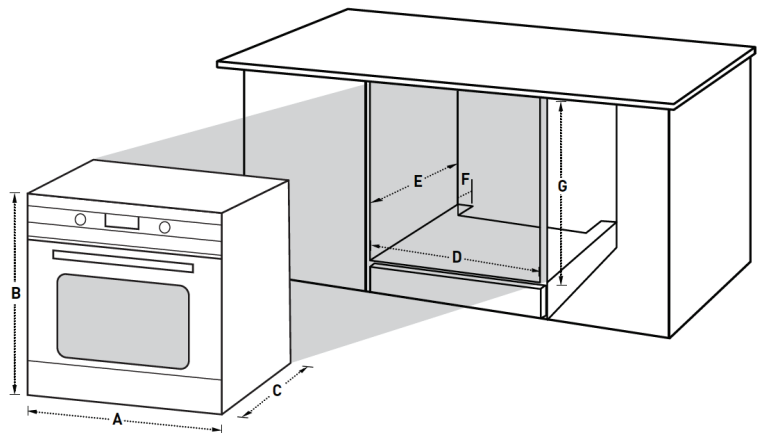

60CM BLACK GLASS FAN FORCED ELECTRIC OVEN

- Cool Touch Triple Glazed Glass Door
- 75 Litre Internal Cavity Capacity
- Digital LED Display

5 Function Black Glass Fan Forced Electric Oven - 595mm

Features

- 5 Functions
- Tripled Glazed Glass Door
- Huge 75 Litre Capacity
- Closed Door Grill
- Easily Removable Door
- Cavity Cooling System
- Black Stainless Steel Handle
- Easy Use Analogue Controls
- Digital LED Display
- Black Aluminium Knobs
- 24 Hour Digital Timer
- 10 Amp Plug - Plugs Into a Standard Powerpoint

Dimensions :

A - 595	D - 560
B - 595	E - 570
C - 575	F - 100
	G - 600

Functions

- Light
- Defrost
- Fan Forced
- Grill Element
- Grill Element and Fan