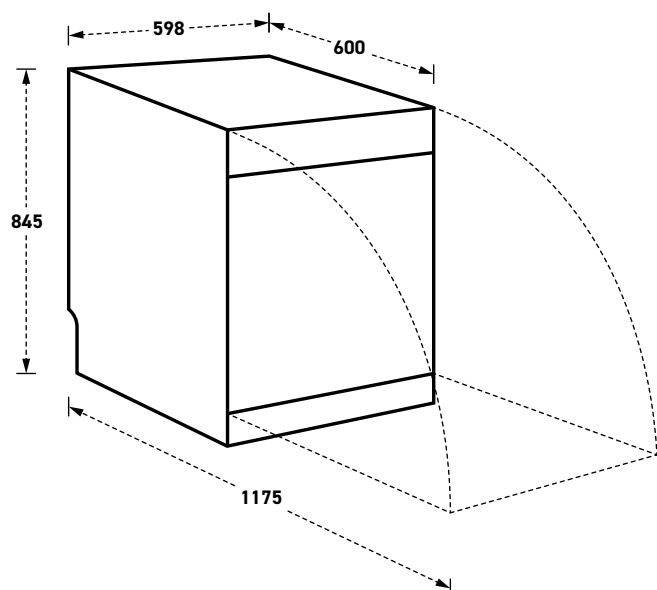

## 15 Place Setting Black Stainless Steel Dishwasher - 598mm

### Dimensions (WxDxH) :

598mm x 600mm x 845mm

**PH: (03) 9763 8988**

**WWW.DOMAINAPPLIANCES.COM.AU**