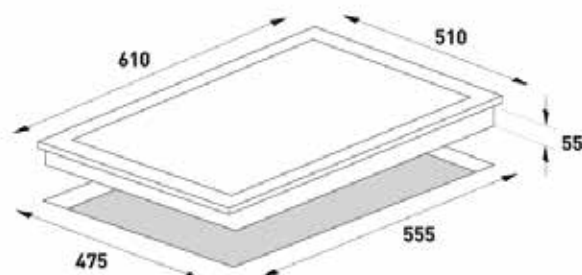

LPG jets available on request.

Technical Information

Ultra Rapid Wok Burner
14.4 Mj/h

Rapid Burner
10.8 Mj/h

Semi Rapid Burner
6.3 Mj/h

Auxiliary Burner
3.6 Mj/h

Dimensions (WxDxH):

External : 610mm x 510mm x 55mm

Cut Out : 555mm x 475mm

29CM PREMIUM CERAMIC GLASS INDUCTION COOKTOP

- 9 Stage Power Setting
- Premium Dual Bridge Technology
- Easy Clean Ceramic Glass

Ceramic Glass Dual Bridge Induction Electric Cooktop - 290mm

External : 288mm x 520mm x 59mm

Cut Out : 268mm x 500mm