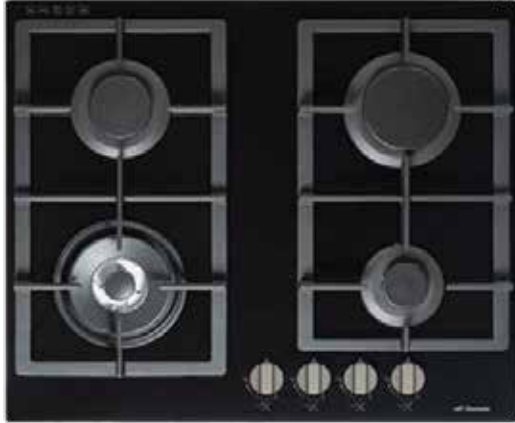

61CM GAS ON GLASS COOKTOP

- European Ceramic Black Glass
- Powerful Triple Ring Wok Burner
- Made In Italy

Premium Gas On Glass Cooktop + FFD & Wok Burner - 610mm

Features

- Premium Extra Resilient Black European Ceramic Glass Base
- Easy to Clean
- Extra Powerful Triple Ring Side Wok Burner
- 4 Burners
- Electric Ignition Under Knob
- Flat Cast Iron Trivets
- Front Controls
- Flame Failure Safety Device
- AGA Approved
- Made in Italy

LPG jets available on request.

Technical Information

Ultra Rapid Wok Burner
14.4 Mj/h

Rapid Burner
10.8 Mj/h

Semi Rapid Burner
6.3 Mj/h

Auxiliary Burner
3.6 Mj/h

Dimensions (WxDxH):

External : 610mm x 510mm x 55mm

Cut Out : 555mm x 475mm

29CM PREMIUM CERAMIC GLASS INDUCTION COOKTOP

- 9 Stage Power Setting
- Premium Dual Bridge Technology
- Easy Clean Ceramic Glass

Ceramic Glass Dual Bridge Induction Electric Cooktop - 290mm

Features

- Premium Dual Bridge Technology
 - Allows Greater Simmer Control
- Two Zone Boost Function
- Residual Heat Indicators
- Precise Thermostat
- Premium Ceramic Glass
- Easy to Clean
- Easy to Use Touch Controls
- 9 Stage Power Setting
- Pan Sensor
- Child Safety Lock
- Automatic Safety Switch Off
- Overheating Protection
- Digital LED Display
- Timer
- SAA Approved