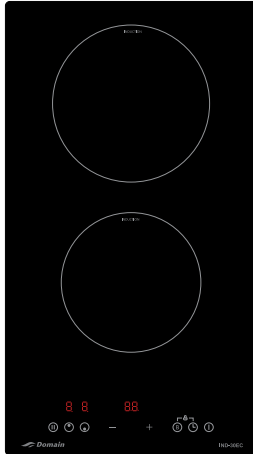

61CM GAS ON GLASS COOKTOP

- European Ceramic Black Glass
- Powerful Triple Ring Wok Burner
- Made In Italy

Premium Gas On Glass Cooktop + FFD & Wok Burner - 610mm

Features

- Premium Extra Resilient Black European Ceramic Glass Base
- Easy to Clean
- Extra Powerful Triple Ring Side Wok Burner
- 4 Burners
- Electric Ignition Under Knob
- Flat Cast Iron Trivets
- Front Controls
- Flame Failure Safety Device
- AGA Approved
- Made in Italy

LPG jets available on request.

Technical Information

Ultra Rapid Wok Burner
14.4 Mj/h

Rapid Burner
10.8 Mj/h

Semi Rapid Burner
6.3 Mj/h

Auxiliary Burner
3.6 Mj/h

Dimensions (WxDxH):

External : 610mm x 510mm x 55mm

Cut Out : 555mm x 475mm

29CM PREMIUM CERAMIC GLASS INDUCTION COOKTOP

- 9 Stage Power Setting
- Premium Dual Bridge Technology
- Easy Clean Ceramic Glass

Ceramic Glass Dual Bridge Induction Electric Cooktop - 290mm

External : 288mm x 520mm x 59mm

Cut Out : 268mm x 500mm