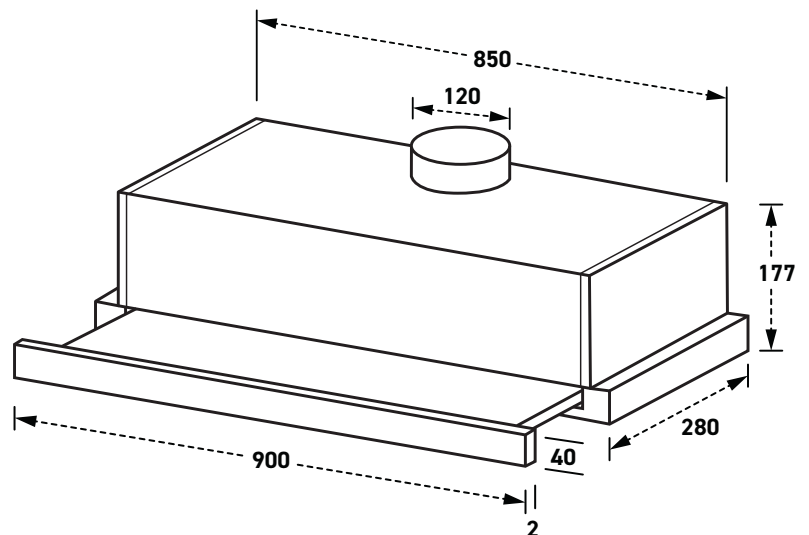

SLIMLINE 90CM SLIDE OUT RANGEHOOD

- Slimline Body Design
- Strong 500m³/h Airflow
- Bright 2W LED Lamps
- Efficient 65W Barrell Motor

In Built Slimline Stainless Steel Slide Out Rangehood - 900mm

Features

- Slimline Body Design
- Slide Out
- Auto On/Off Switch
- Slimline Stainless Steel 40mm Fascia
- 65w Barrell Motor
- Dual Bright 2W LED Lamps
- Dual Speed Fan
- 500m³/h Air Flow
- Dual Five Layer Aluminium Filters
- Dishwashable Filters
- 120mm Diameter Outlet

Dimensions (WxDxH):

900mm x 300mm x 177mm

Charcoal filters are sold separately
(required in re-circulating use)