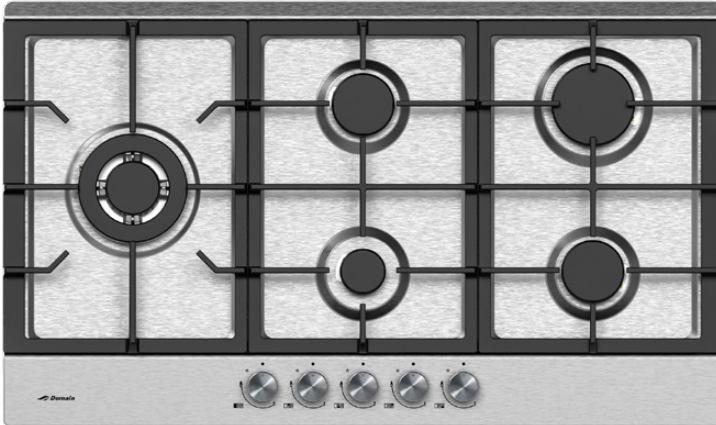

86CM STAINLESS GAS COOKTOP

- Powerful Triple Ring Side Wok Burner
- Cast Iron Trivets
- Electric Ignition

Stainless Steel Gas Cooktop + Side Wok Burner & FFD - 860mm

Features

- 5 Burners
- Stainless Steel Base
- Flame Failure Safety Device
- Side Triple Ring Wok Burner
- Slim Line Design
- Cast Iron Trivets
- Electric Ignition Under Knob
- Front Knob Controls
- One Piece Press for Ease of Cleaning
- AGA Approved
- Appliance Fitted with 10amp 3 Pin Plug

LPG jets available on request.

Technical Information

Triple Ring Wok Burner
13.5 Mj/h

Rapid Burner
10.8 Mj/h

2x Semi Rapid Burners
6.3 Mj/h

Auxiliary Burner
4.3 Mj/h

Dimensions (WxDxH):

External : 860mm x 510mm x 90mm

Cut Out : 815mm x 490mm