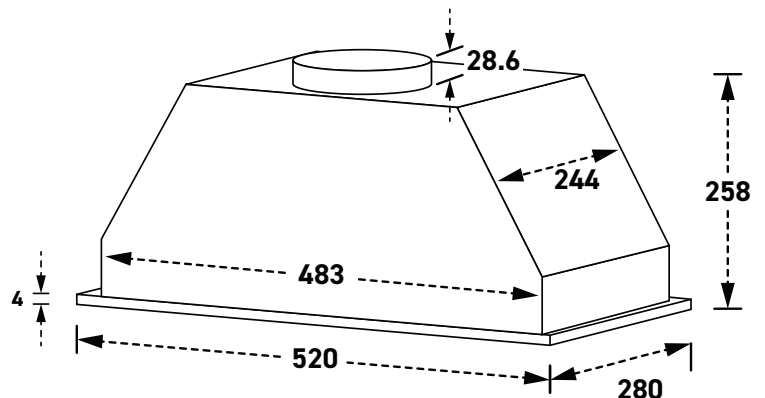

52CM BLACK UNDER MOUNT RANGEHOOD

- Huge 750 m³/h Airflow
- Bright LED Strip Light
- Premium Black Glass Fascia & Touch Control

Powerful Black Glass Under Mount Rangehood - 520mm

Features

- Sleek Inbuilt Undermount Design
- Touch Controls & Digital Display
- 210w Large Barrel Motor
- Bright 1.5W LED Strip Light
- Three Speed Fan
- Premium Black Glass Fascia
- 750m³/h Air Flow
- Designer Hinged Baffle Plate
- Dishwashable Filter
- 150mm Diameter Outlet

Dimensions (WxDxH):

520mm x 280mm x 258mm
(Cutout: 490 x 250)

Charcoal filters are sold separately
(required in re-circulating use)