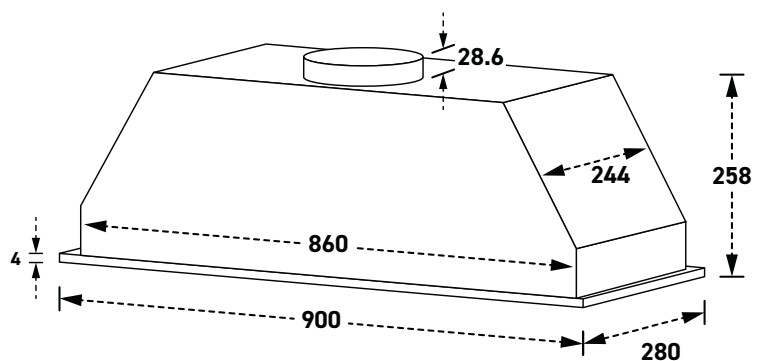

## 90CM BLACK UNDER MOUNT RANGEHOOD

- Huge 750 m<sup>3</sup>/h Airflow
- Bright LED Strip Light
- Premium Black Glass Fascia & Touch Control

### Powerful Black Glass Under Mount Rangehood - 900mm

#### Features

- Sleek Inbuilt Undermount Design
- Touch Controls & Digital Display
- 210w Large Barrel Motor
- Bright 1.5W LED Strip Light
- Three Speed Fan
- Premium Black Glass Fascia
- 750m<sup>3</sup>/h Air Flow
- Designer Hinged Baffle Plate
- Dishwashable Filter
- 150mm Diameter Outlet

#### Dimensions (WxDxH):

900mm x 280mm x 258mm  
(Cutout: 865 x 250)

Charcoal filters are sold separately  
(required in re-circulating use)