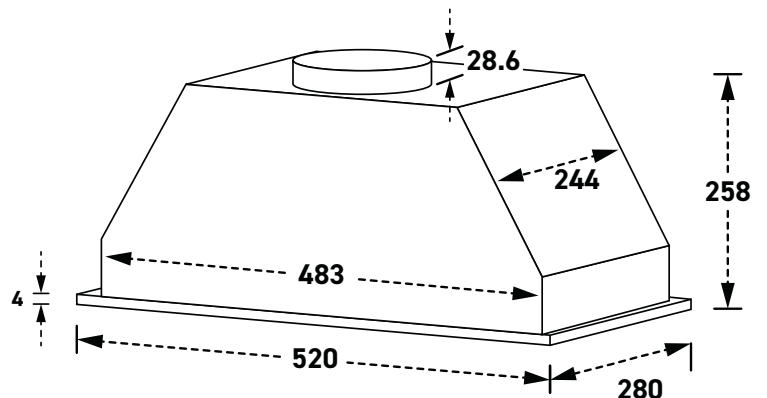

52CM BLACK UNDER MOUNT RANGEHOOD

- Huge 750 m³/h Airflow
- Bright LED Strip Light
- Premium Black Glass Fascia & Touch Control

Powerful Black Glass Under Mount Rangehood - 520mm

Features

- Sleek Inbuilt Undermount Design
- Touch Controls & Digital Display
- 210w Large Barrel Motor
- Bright 1.5W LED Strip Light
- Three Speed Fan
- Premium Black Glass Fascia
- 750m³/h Air Flow
- Designer Hinged Baffle Plate
- Dishwashable Filter
- 150mm Diameter Outlet

Dimensions (WxDxH):

520mm x 280mm x 258mm
(Cutout: 490 x 250)

Charcoal filters are sold separately
(required in re-circulating use)